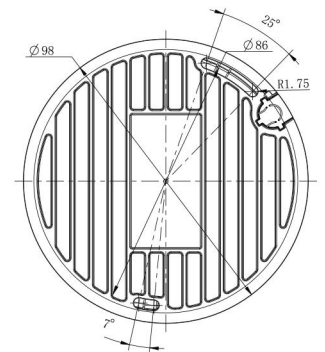

Easy Installation & Adjustment

With a built-in RJ45 port, PoE functionality and 3-axis mechanical design, the installation steps of Milesight IR Mini Dome Camera are as easy as ABC.

H.265⁺ IR Mini Dome Network Camera

V7.19

H.265+ IR Mini Dome Network Camera

Structure Diagrams

Units: mm

Accessories Support

A01 Pole Mount

Weight: 720g
Dimensions: 170*51.5*152.6mm

A02 Internal Corner Bracket

Weight: 540g
Dimensions: 170*23.2*205.3mm

A03 External Corner Bracket

Weight: 900g
Dimensions: 170*152.6*76.3mm

A71 Wall Mount

Weight: 530g
Dimensions: 162*124*78 mm

Milesight Technology Co.,Ltd. | www.milesight.com