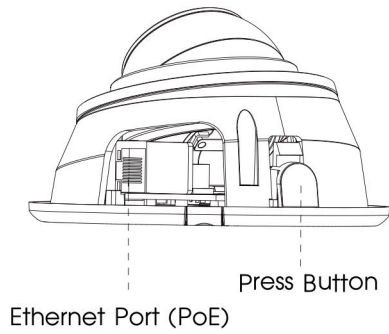

H.265+ IR Mini Dome Network Camera

Structure Diagrams

Units: mm

Accessories Support

A01 Pole Mount

Weight: 720g
Dimensions: 170*51.5*152.6mm

A02 Internal Corner Bracket

Weight: 540g
Dimensions: 170*23.2*205.3mm

A03 External Corner Bracket

Weight: 900g
Dimensions: 170*152.6*76.3mm

A71 Wall Mount

Weight: 530g
Dimensions: 162*124*78 mm

Milesight Technology Co.,Ltd. | www.milesight.com

Contact Us: sales@milesight.com support@milesight.com

Add: 220 NE 51st Street, Oakland Park, Florida 33334, USA
Tel: +1-800-561-0485

Add: 925, Anyang SK V1 Center, LS-ro 116beon-gil, Dongan-gu, Anyang-si, Korea
Tel: +82-31-990-7772

Add: No.23 Wanghai Road, 2nd Software Park, Xiamen, China
Tel: +86-592-5922772