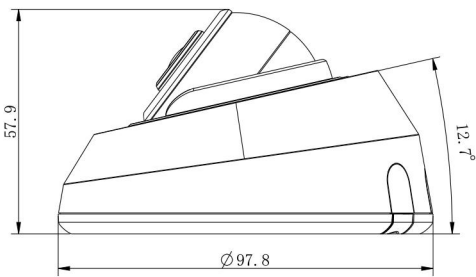

Easy Installation & Adjustment

With a built-in RJ45 port, PoE functionality and 3-axis mechanical design, the installation steps of Milesight IR Mini Dome Camera are as easy as ABC.

H.265⁺ IR Mini Dome Network Camera

V7.19

H.265+ IR Mini Dome Network Camera

Structure Diagrams

Units: mm

Accessories Support

A01 Pole Mount

Weight: 720g
Dimensions: 170*51.5*152.6mm

A02 Internal Corner Bracket

Weight: 540g
Dimensions: 170*23.2*205.3mm

A03 External Corner Bracket

Weight: 900g
Dimensions: 170*152.6*76.3mm

A71 Wall Mount

Weight: 530g
Dimensions: 162*124*78 mm

Milesight Technology Co.,Ltd. | www.milesight.com