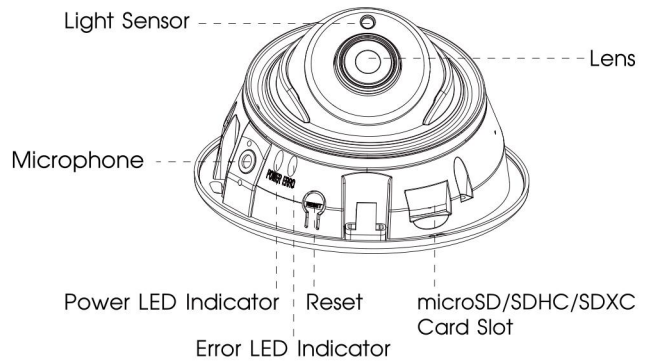

Easy Installation & Adjustment

With a built-in RJ45 port, PoE functionality and 3-axis mechanical design, the installation steps of Milesight IR Mini Dome Camera are as easy as ABC.

H.265⁺ IR Mini Dome Network Camera

V7.19

H.265+ IR Mini Dome Network Camera

Structure Diagrams

Units: mm

Accessories Support

A01 Pole Mount

Weight: 720g
Dimensions: 170*51.5*152.6mm

A02 Internal Corner Bracket