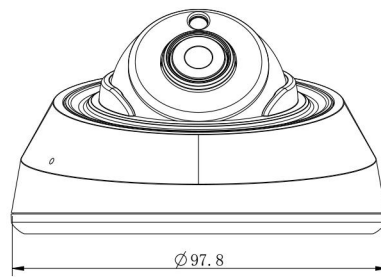

Easy Installation & Adjustment

With a built-in RJ45 port, PoE functionality and 3-axis mechanical design, the installation steps of Milesight IR Mini Dome Camera are as easy as ABC.

H.265⁺ IR Mini Dome Network Camera

V7.19

H.265+ IR Mini Dome Network Camera

Structure Diagrams

Units: mm

Accessories Support

A01 Pole Mount

Weight: 720g
Dimensions: 170*51.5*152.6mm

A02 Internal Corner Bracket